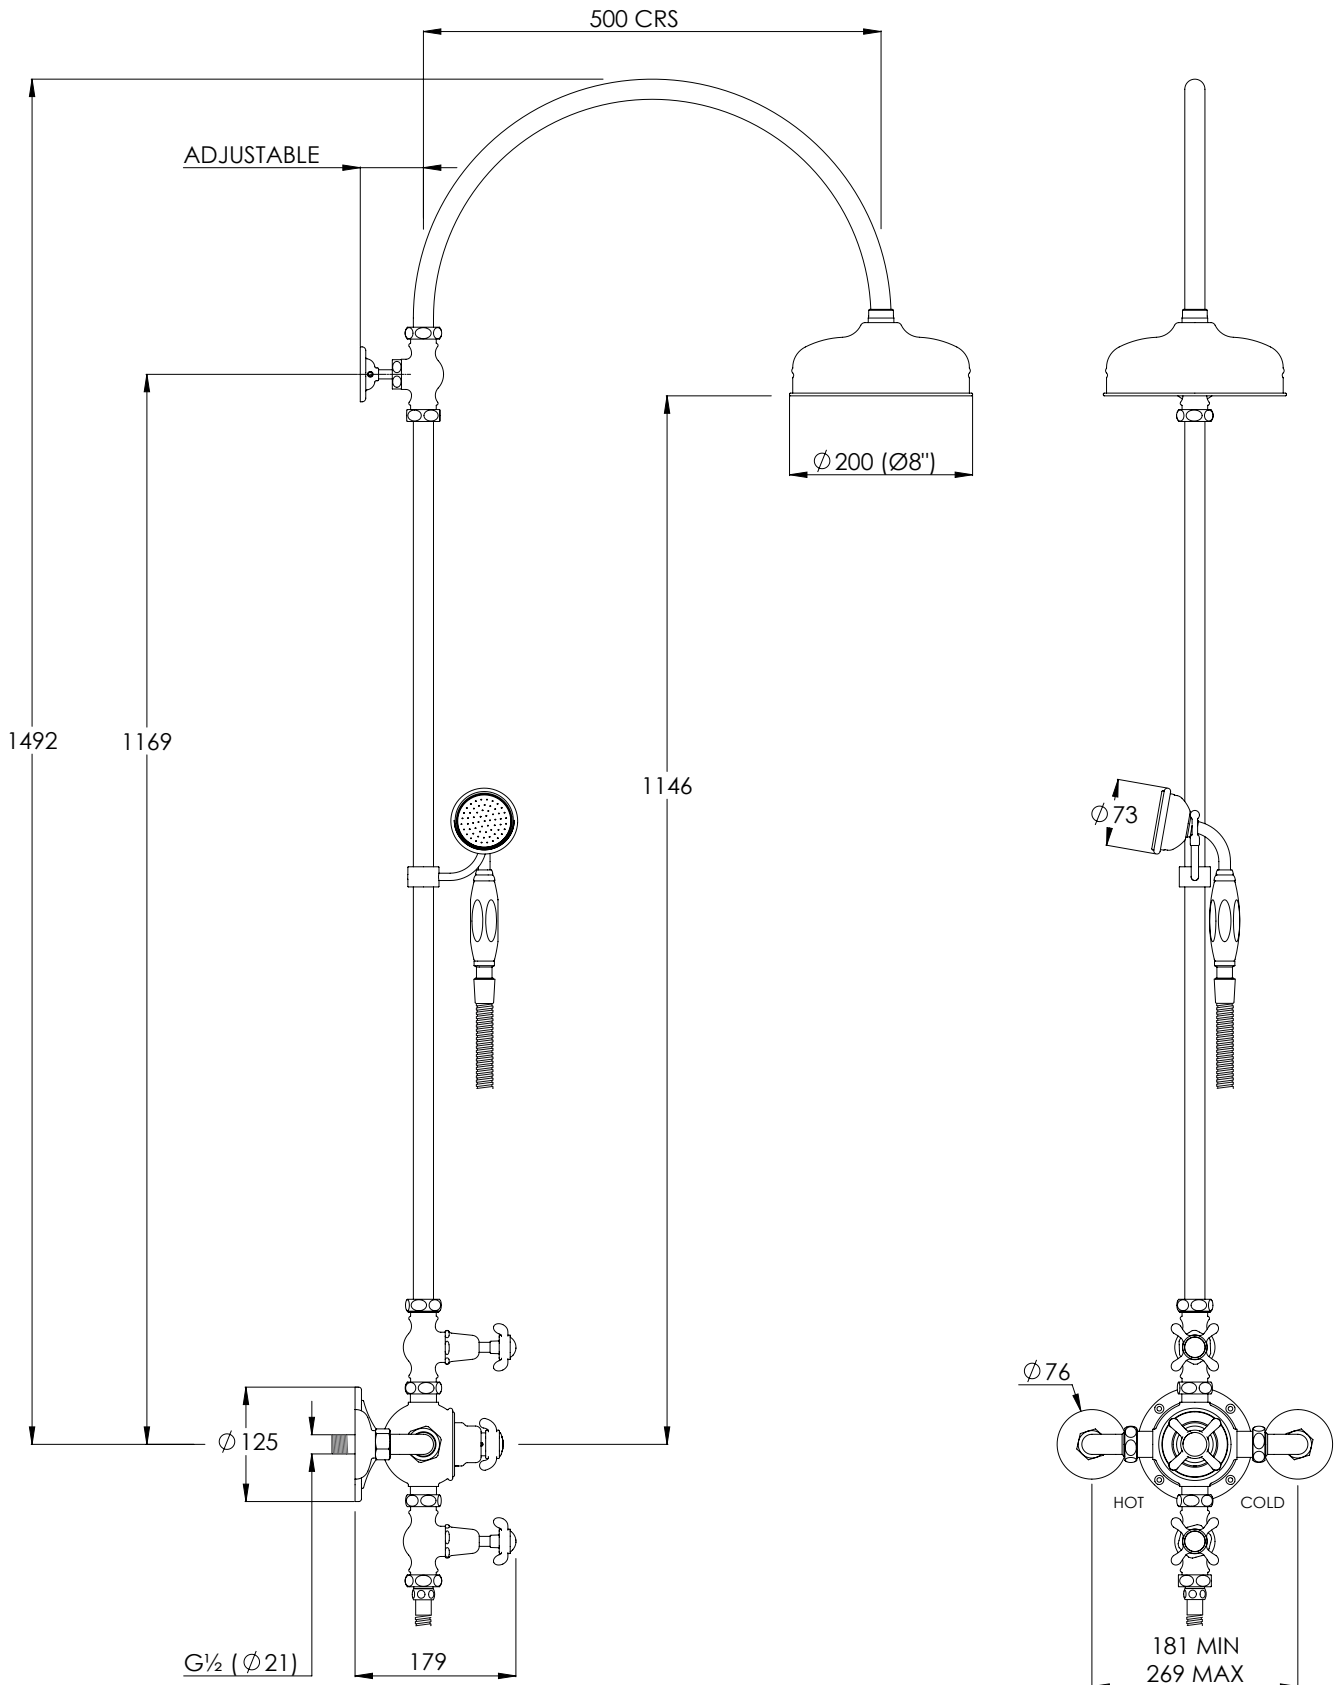

# FRE8620

(EURO SPEC) LA CHAPELLE THERMOSTATIC VALVE  
WITH RISER, 8" ROSE, HANDSET & CRADLE

## DIMENSIONAL DATA SHEET

DATE: 24/09/2020

REVISION: A

COPYRIGHT © LBIP LTD. ALL RIGHTS RESERVED

DIMENSIONS IN MILLIMETRES

WHILST EVERY EFFORT IS MADE TO ENSURE THE ACCURACY OF THESE DATA SHEETS THEY ARE SUBJECT TO CHANGE WITHOUT NOTICE AS PART OF THE COMPANY'S PRODUCT DEVELOPMENT PROCESS